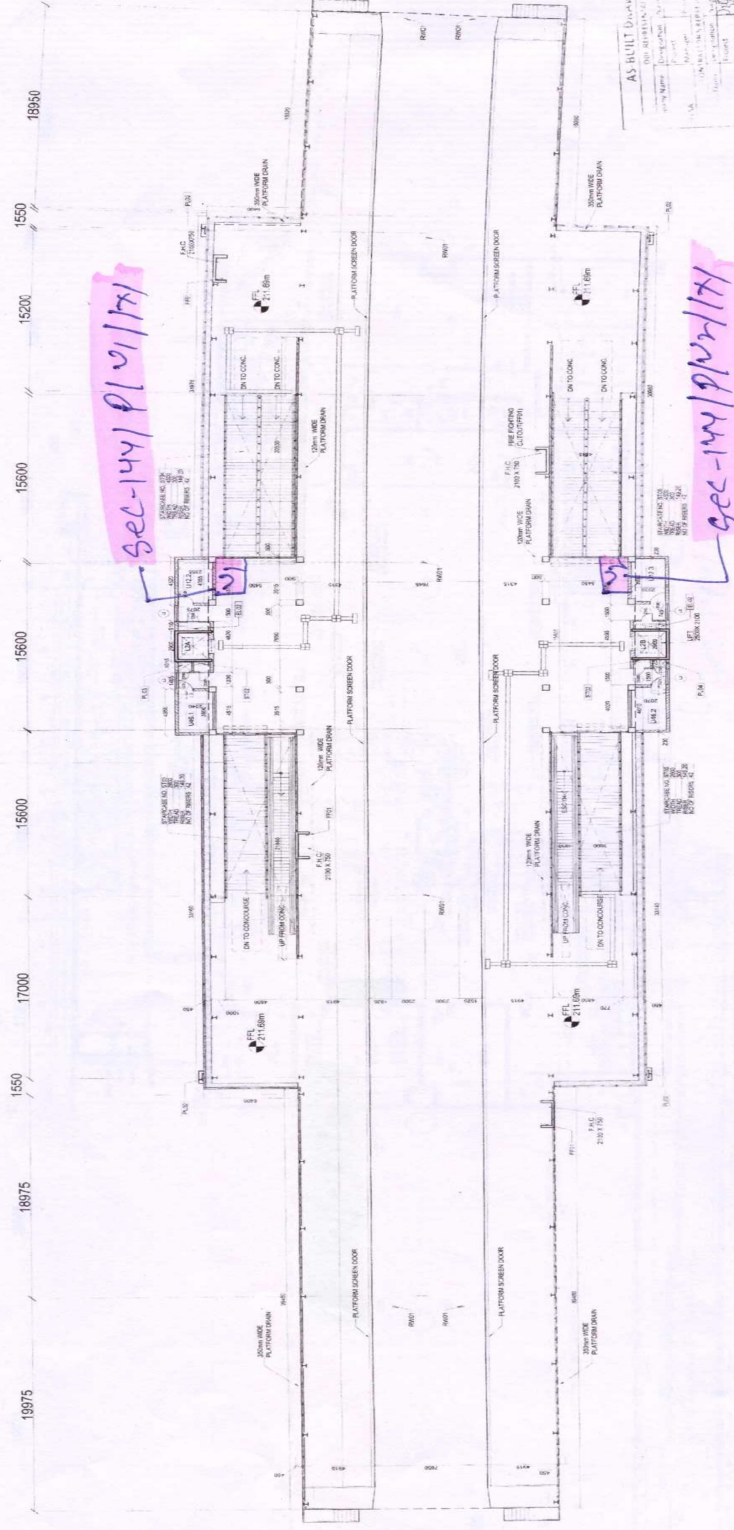

VENDING MACHINE (5 To 10 Sqm)

KIOSK (5 To 10 Sqm)

ALL DIMENSION IN METER

TOTAL V.M. = 2

TOTAL KIOSK = 0

Platform Level

SECTOR-144
CH: 13115.991
OF STATION

3100

SEC-144/PLV1/171